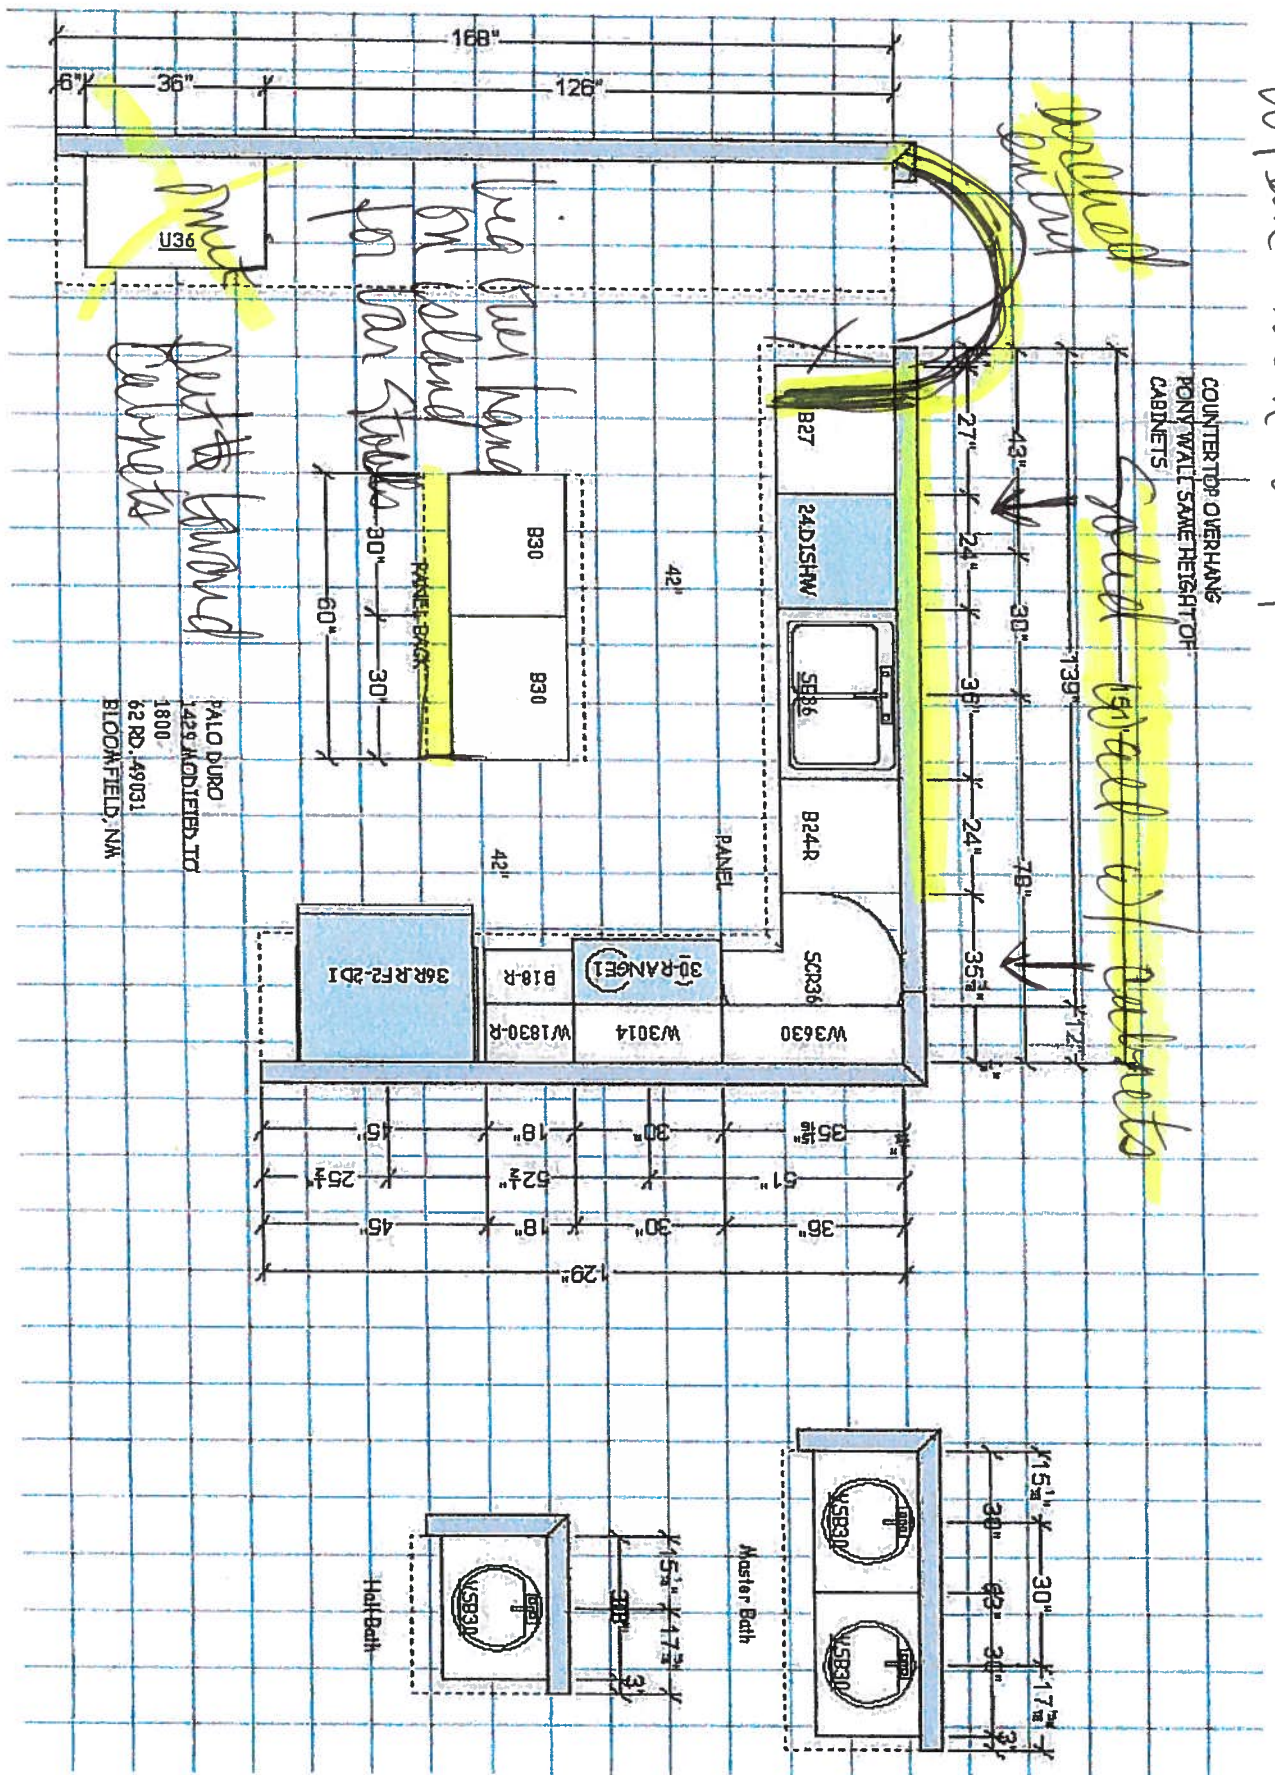

Make solid wall in between GR & K - shorter cabinets to under entry
 when on on entry

NEZ
 Dec

N/C 12

Range

long overhang for
van stands on
w/stand

Shorter miter is 1"

Shorter counter leaving a cabinet

gold
catalan
above

Kitchen	Main	Master
Mfg.	Formica	Wilsonart
Color Name	Butterum Granite	Mesa Gold
Color #	7732-46	4580-07
Style	Barcelona	Optima
Splash	Rolled & Covered	Rolled & Covered
Sink	33 x 22 SS	20 x 17 Oval

Date: 10/29/12

Customer: Palo Duro Homes

Address: 62 Rd. 49031

City: Bloomfield, NM

Plan: 1429-Custom 1800 Left - Rybacki Residence

Contact:

Phone: