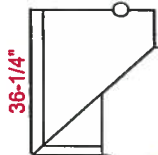

Make solid wall in between GR & K - shorter cabinets to under entry
 when on on entry

NEZ
 Dec

N/C 12

Range

long overhang for
van stands on
w/stand

Shorter miter is 1"

Shorter counter leaving a cabinet

gold
catalan
above