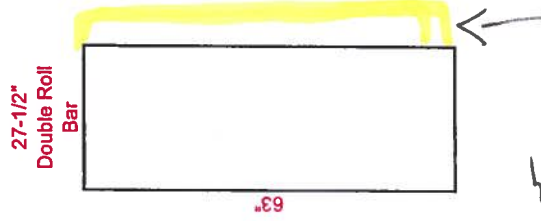

Make solid wall in between GR & K - shorter cabinets to under entry
 when on on entry

NEZ
 Dec

N/C 12

Range

long overhang for
van stands on
w/stand

Shorter miter is 1"

Shorter counter leaving a cabinet

gold
catalan
above

Kitchen	Main	Master
Mfg.	Formica	Wilsonart
Color Name	Butterum Granite	Mesa Gold
Color #	7732-46	4580-07
Style	Barcelona	Optima
Splash	Rolled & Covered	Rolled & Covered
Sink	33 x 22 SS	20 x 17 Oval

Date: 10/29/12