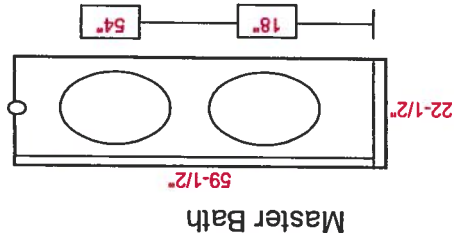

Make solid wall in between GR & K - shorter cabinets to under entry
 when on on entry

NEZ
 Dec

N/C 12

Range

long overhang for
van stands on
w/stand

Shorter miter is 1"

Shorter counter leaving a cabinet

gold
catalan
above