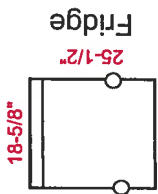

Make solid wall in between GR & K - shorter cabinets to under entry
 when on on entry

NEZ
 Dec

N/C 12

Range

long overhang for
van stands on
w/stand

Shorter miter is 1"

Shorter counter leaving a cabinet

gold
catalan
above