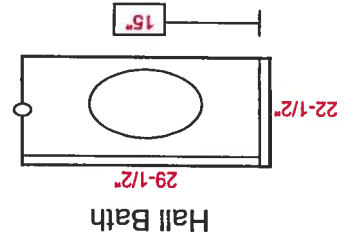

Make solid wall in between GR & K - shorter cabinets to under entry
 when on on entry

NEZ
 Dec

N/C 12

Range

long overhang for
van stands on
w/stand

Shorter miter is 1"

Shorter counter leaving a cabinet

gold
catalan
above