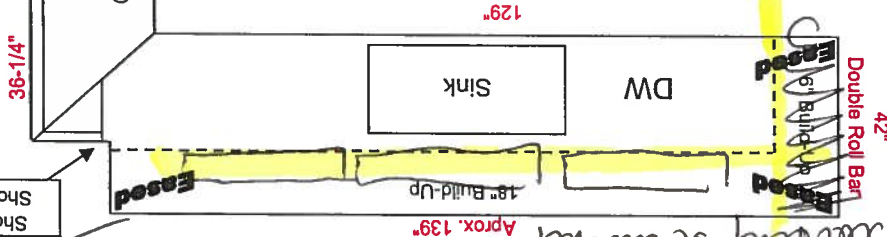

Make solid wall in between GR & K - shorter cabinets to under entry
 when on on entry

NEZ
 Dec

N/C 12

Range

long overhang for
van stands on
w/stand

Shorter miter is 1"

Shorter counter leaving a cabinet

gold
catalan
above

Kitchen	Main	Master
Mfg.	Formica	Wilsonart
Color Name	Butterum Granite	Mesa Gold
Color #	7732-46	4580-07
Style	Barcelona	Optima
Splash	Rolled & Covered	Rolled & Covered
Sink	33 x 22 SS	20 x 17 Oval

Date: 10/29/12